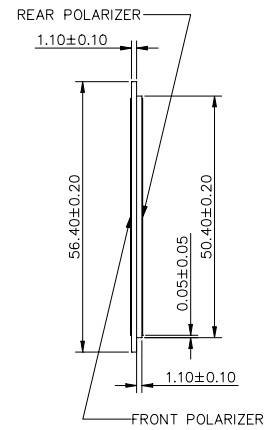

STANDARD LCD PANEL

CS5006

REMARK :
A: PITCH $0.70 \times 15 = 10.50$

Unit : mm