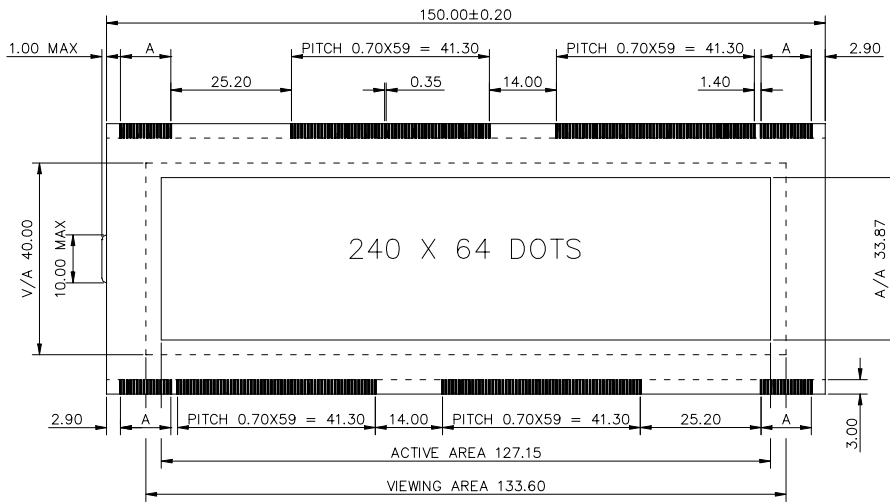

STANDARD LCD PANEL

CS5006

REMARK :
A: PITCH $0.70 \times 15 = 10.50$

Unit : mm