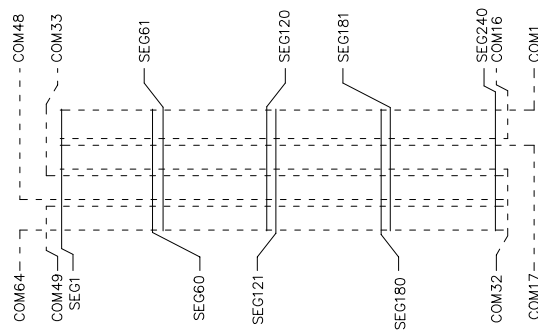

STANDARD LCD PANEL

CS5006

REMARK :
A: PITCH $0.70 \times 15 = 10.50$

Unit : mm