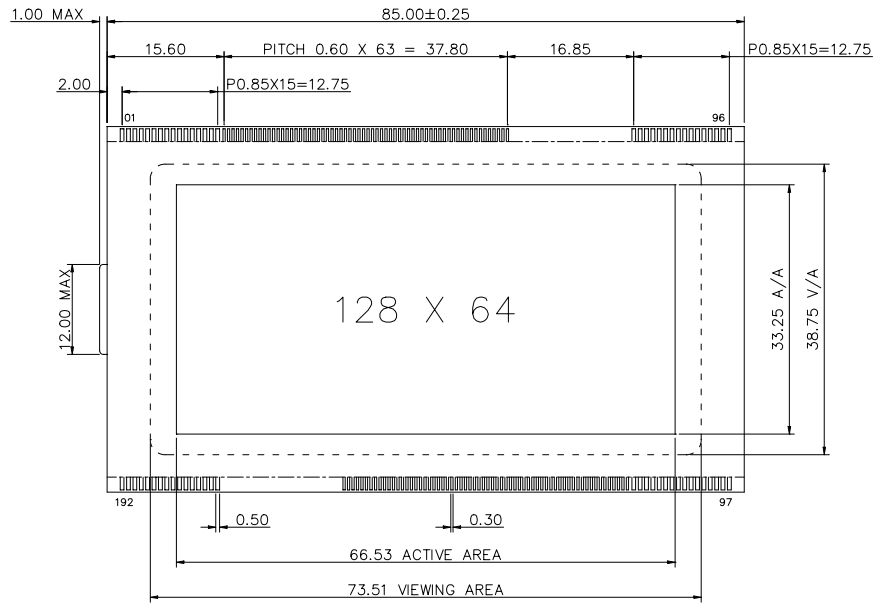

STANDARD LCD PANEL

CS5001

Unit : mm