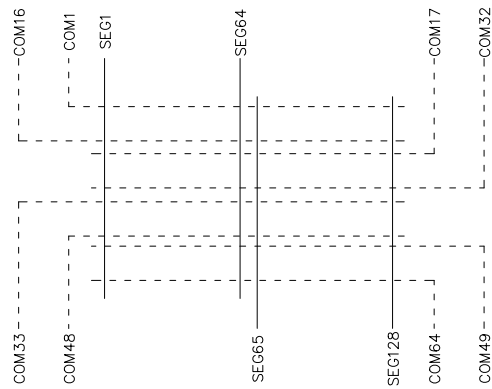

STANDARD LCD PANEL

CS5001

Unit : mm