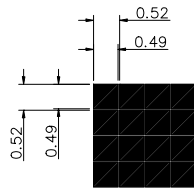

STANDARD LCD PANEL

CS5001

Unit : mm