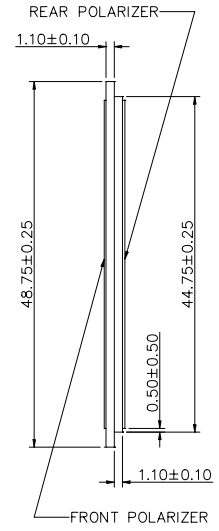

STANDARD LCD PANEL

CS5001

Unit : mm