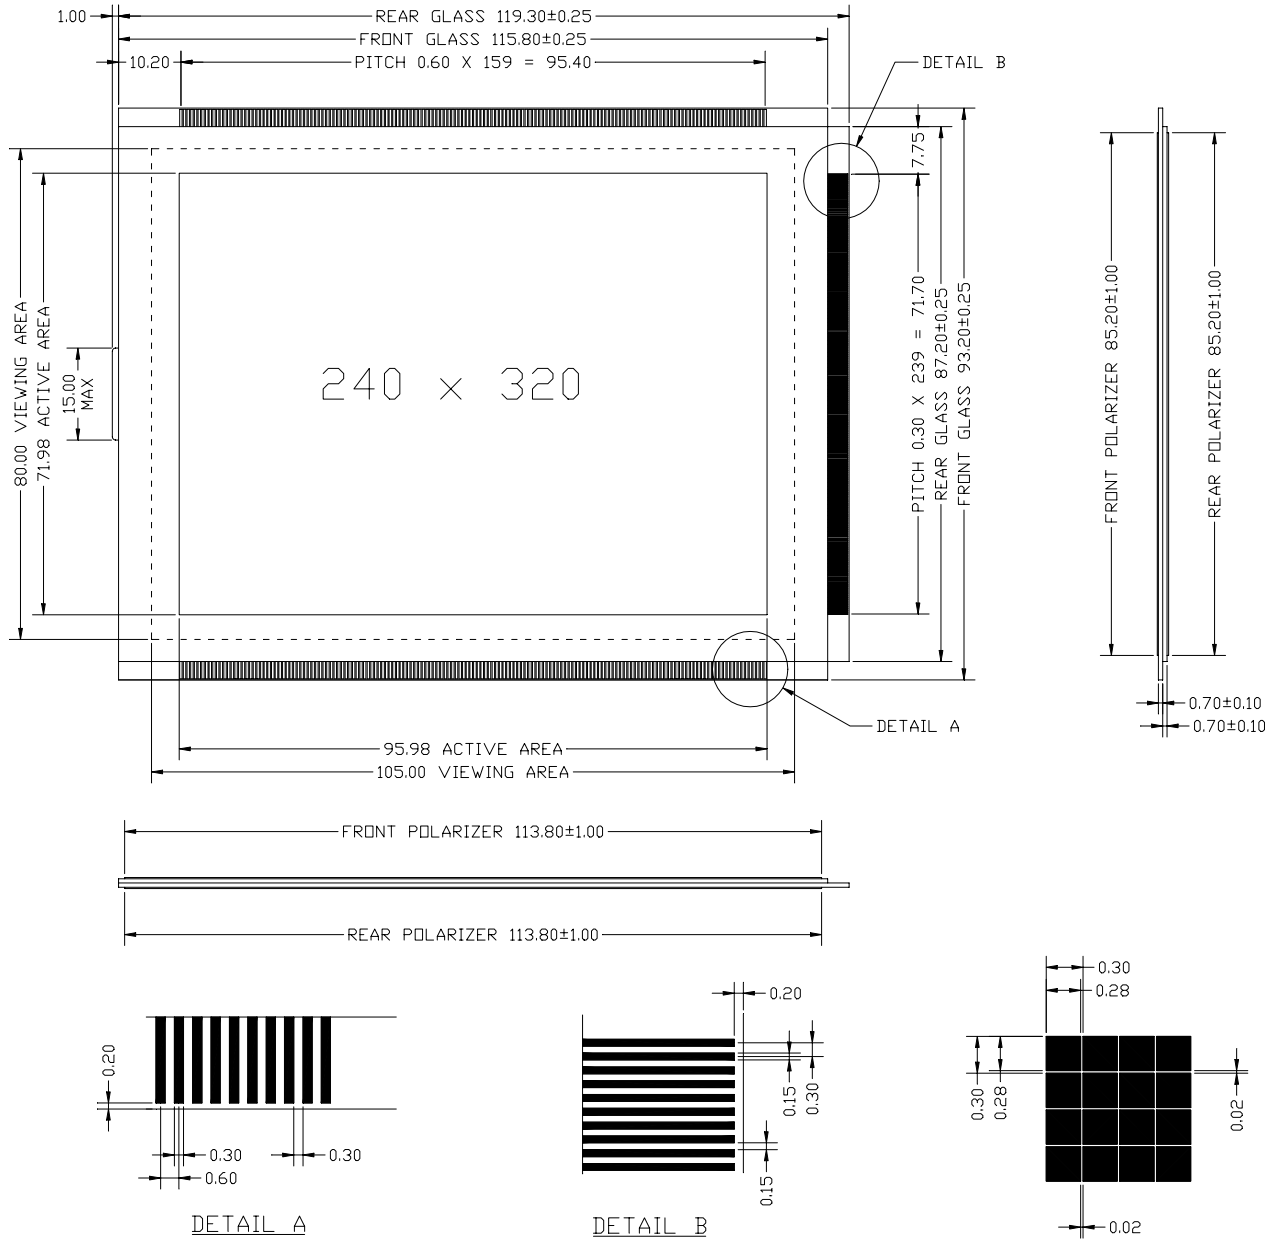

STANDARD LCD PANEL

CF5008

Unit : mm