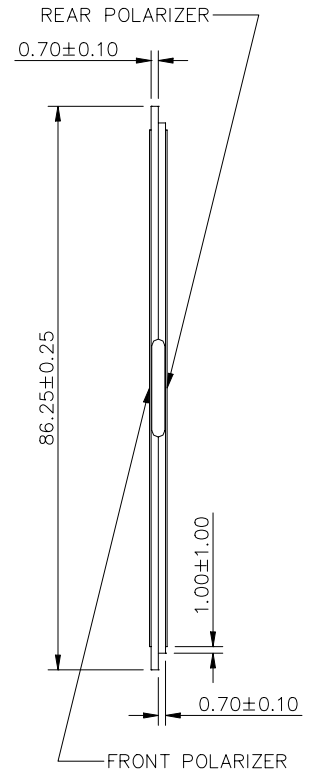

STANDARD LCD PANEL

CF5003

DETAIL A

DETAIL B

Unit : mm