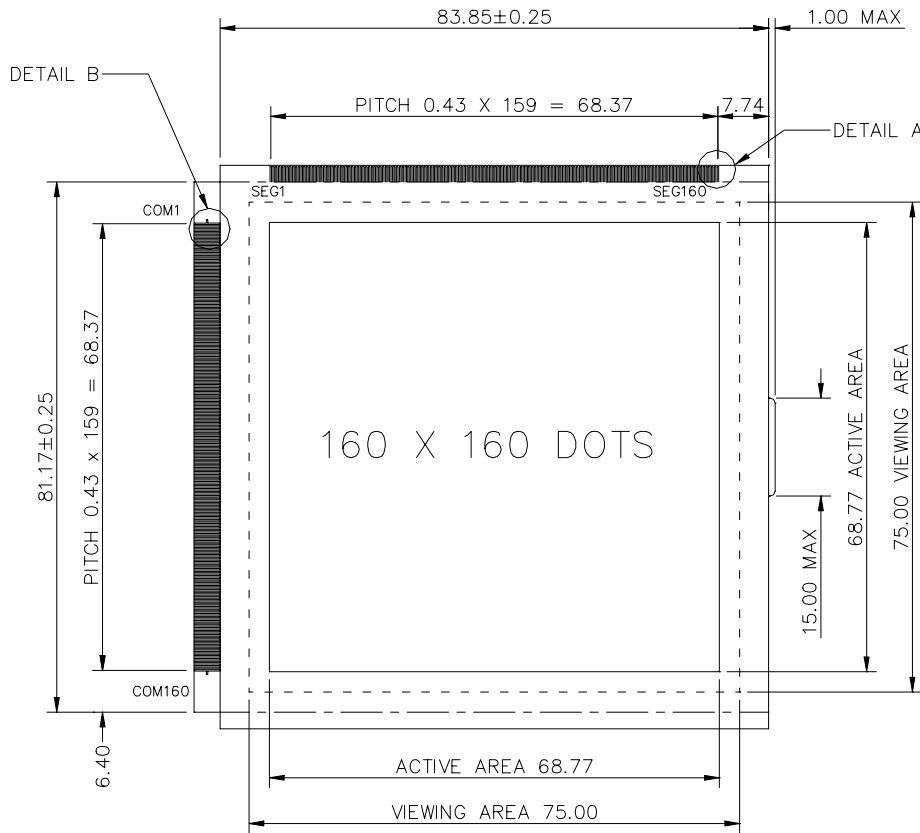

STANDARD LCD PANEL

CF5003

DETAIL A

DETAIL B

Unit : mm