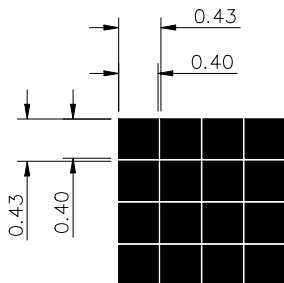

STANDARD LCD PANEL

CF5003

DETAIL A

DETAIL B

Unit : mm