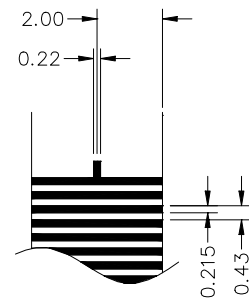

STANDARD LCD PANEL

CF5003

DETAIL A

DETAIL B

Unit : mm