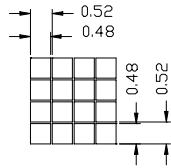

# STANDARD LCD PANEL

5117

Unit : mm