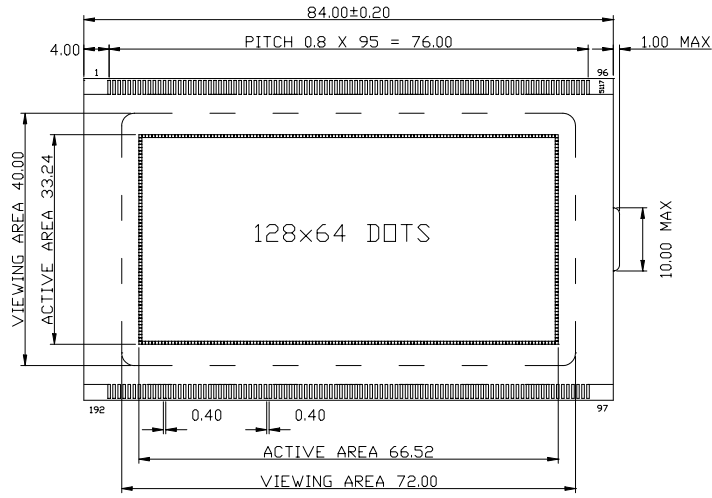

# STANDARD LCD PANEL

5117

Unit : mm