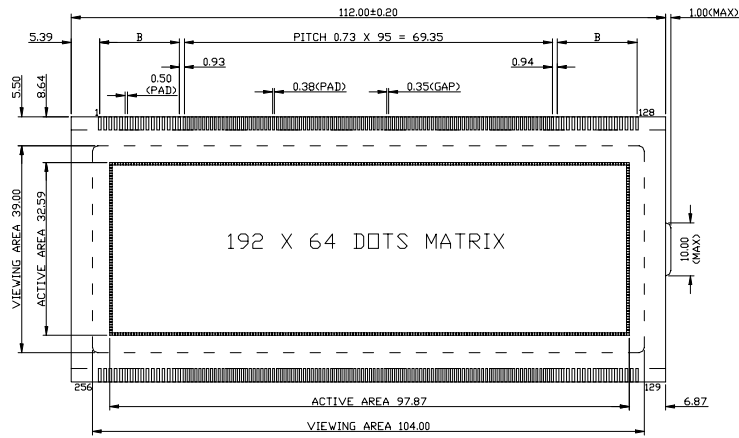

STANDARD LCD PANEL

5111

DETAILS:
B = PITCH $1.00 \times 15 = 15.00$

Unit : mm