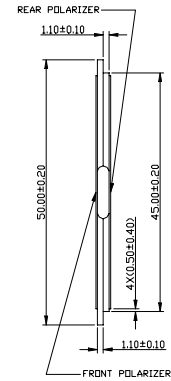

STANDARD LCD PANEL

5111

DETAILS:
B = PITCH $1.00 \times 15 = 15.00$

Unit : mm